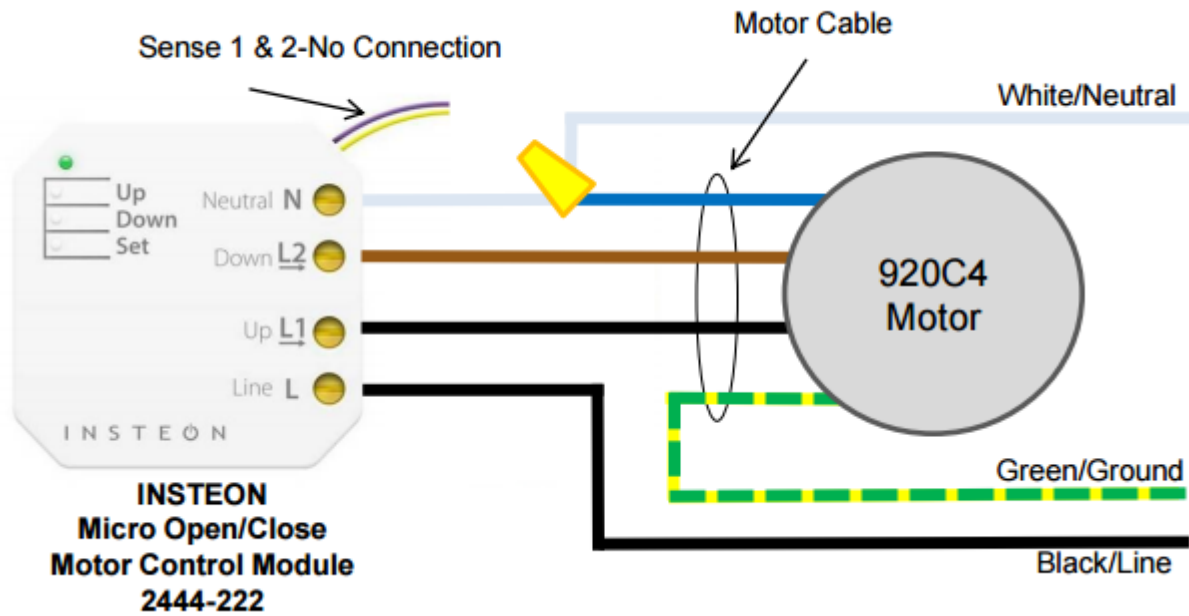

Curtain Call CL-920C4 Motor with INSTEON 2444-222

Note: Since Power is supplied by Insteon 2444-222,
Curtain Call Remote Control will not work

If Curtain Call Remote Control is required to work,
Curtain Call CL-920C6 Motor will do the job.